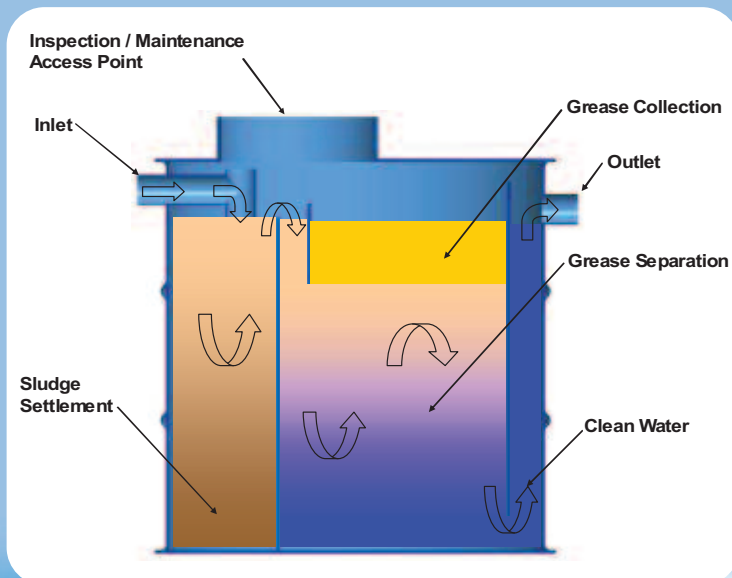

Grease Separators to EN1825

Applications:

- Hotels
- Restaurants
- Fast Food Outlets
- Supermarket Deli
- Office Canteen
- Factory Canteen
- Food Manufacturers
- All Grease Producing Facilities

Installation Locations:

- All Underground Installations
- Under Traffic Areas
- Under Non Traffic Areas

Features and Benefits:

- Removes Grease, Fats and Oils from Kitchen waste water
- Designed and manufactured to EN1825-1
- Manufactured from strong durable Polypropylene
- Can be installed under trafficked and non trafficked areas
- Design and Installation Manual
- Sizing Calculator
- AutoCAD Drawings