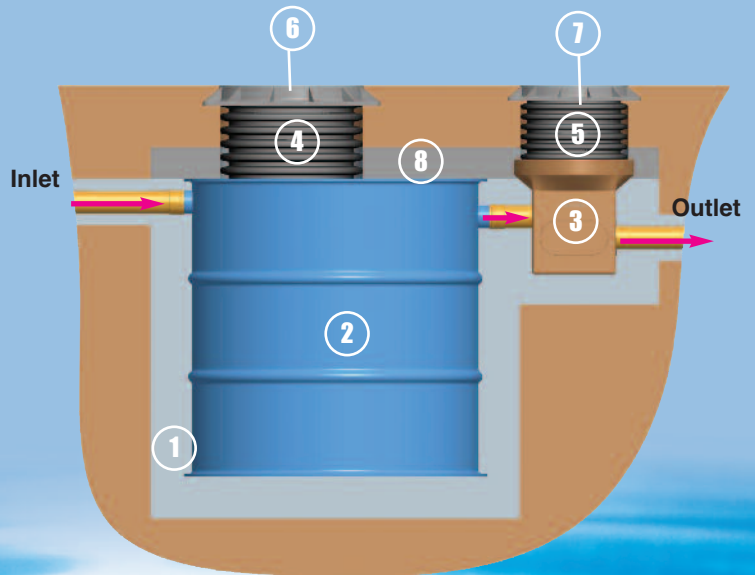

- All Underground Installations
- Under Traffic Areas
- Under Non Traffic Areas

Features and Benefits:

- Removes Grease, Fats and Oils from Kitchen waste water
- Designed and manufactured to EN1825-1
- Manufactured from strong durable Polypropylene
- Can be installed under trafficked and non trafficked areas
- Design and Installation Manual
- Sizing Calculator
- AutoCAD Drawings

Grease Separator – Installation Details

Installation Details for Under Trafficked Application

1. 30N Concrete
2. Grease Separator
3. Sampling Chamber
4. Grease Separator Riser (600mm)
5. Sampling Chamber Riser (450mm)
6. Grease Separator Access Cover
7. Sampling Chamber Access Cover
8. Pavement
9. Reinforcing Mesh

Installation Details for Under Non Trafficked Applications

1. Clause 804 Aggregate
2. Grease Separator
3. Sampling Chamber
4. Grease Separator – Riser (600mm)
5. Sampling Chamber – Riser (450mm)
6. Grease Separator – Access Cover
7. Sampling Chamber – Access Cover
8. Concrete Slab