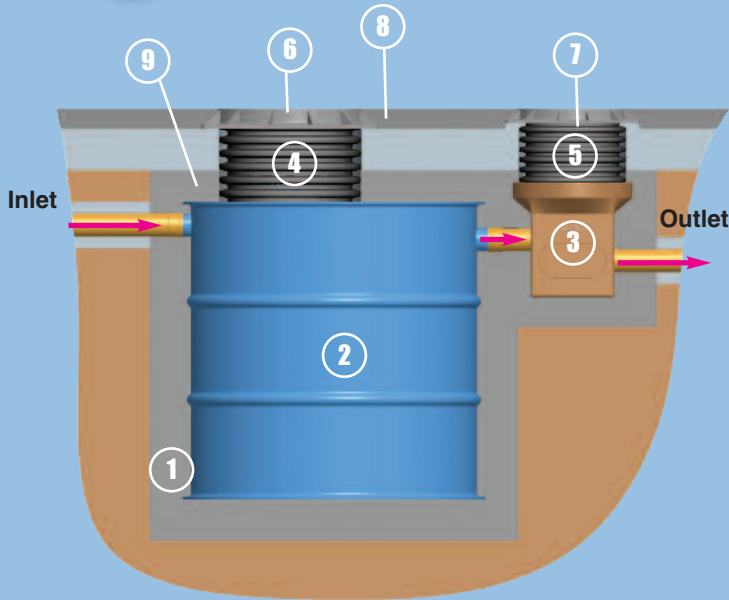

- All Underground Installations
- Under Traffic Areas
- Under Non Traffic Areas

Features and Benefits:

- Removes Grease, Fats and Oils from Kitchen waste water
- Designed and manufactured to EN1825-1
- Manufactured from strong durable Polypropylene
- Can be installed under trafficked and non trafficked areas
- Design and Installation Manual
- Sizing Calculator
- AutoCAD Drawings

Grease Separator – Installation Details

Installation Details for Under Trafficked Application

1. 30N Concrete
2. Grease Separator
3. Sampling Chamber
4. Grease Separator Riser (600mm)
5. Sampling Chamber Riser (450mm)
6. Grease Separator Access Cover
7. Sampling Chamber Access Cover
8. Pavement
9. Reinforcing Mesh

Installation Details for Under Non Trafficked Applications

1. Clause 804 Aggregate
2. Grease Separator
3. Sampling Chamber
4. Grease Separator – Riser (600mm)
5. Sampling Chamber – Riser (450mm)
6. Grease Separator – Access Cover
7. Sampling Chamber – Access Cover
8. Concrete Slab